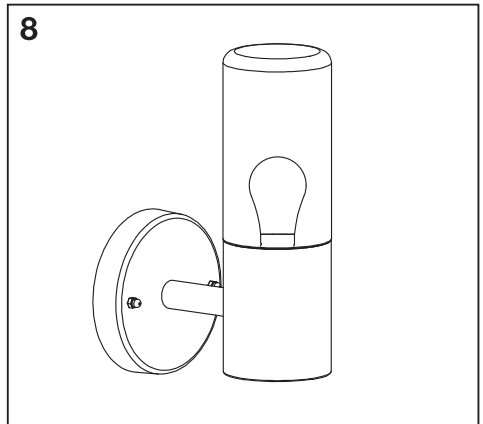

ENDURA® CLASSIC
FIGO CYLINDER WALL

Lamps not included

	EAN	W_{max.}	θ (°C)	V~	Hz
ENDURA CLASSIC FIGO CYL W E27 DG	4058075834842	20 (12 LED)	-20...+40	220-240	50/60
ENDURA CLASSIC FIGO CYL W SEN E27DG	4058075834866	20 (12 LED)	-20...+40	220-240	50/60