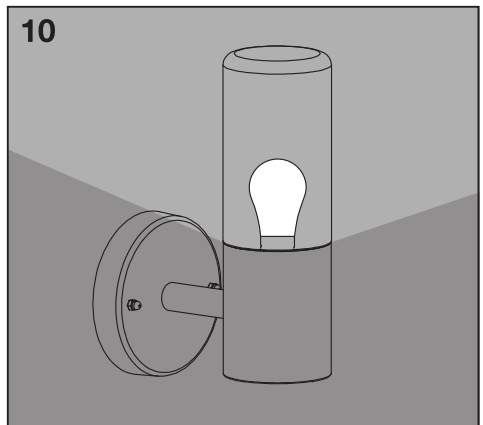

ENDURA® CLASSIC
FIGO CYLINDER WALL

Lamps not included

	EAN	W_{max.}	θ (°C)	V~	Hz
ENDURA CLASSIC FIGO CYL W E27 DG	4058075834842	20 (12 LED)	-20...+40	220-240	50/60
ENDURA CLASSIC FIGO CYL W SEN E27DG	4058075834866	20 (12 LED)	-20...+40	220-240	50/60