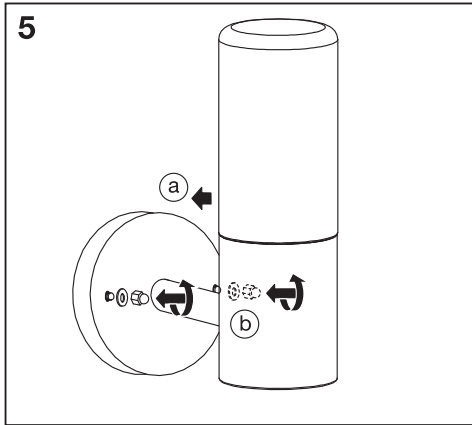

ENDURA® CLASSIC
FIGO CYLINDER WALL

Lamps not included

	EAN	W_{max.}	θ (°C)	V~	Hz
ENDURA CLASSIC FIGO CYL W E27 DG	4058075834842	20 (12 LED)	-20...+40	220-240	50/60
ENDURA CLASSIC FIGO CYL W SEN E27DG	4058075834866	20 (12 LED)	-20...+40	220-240	50/60