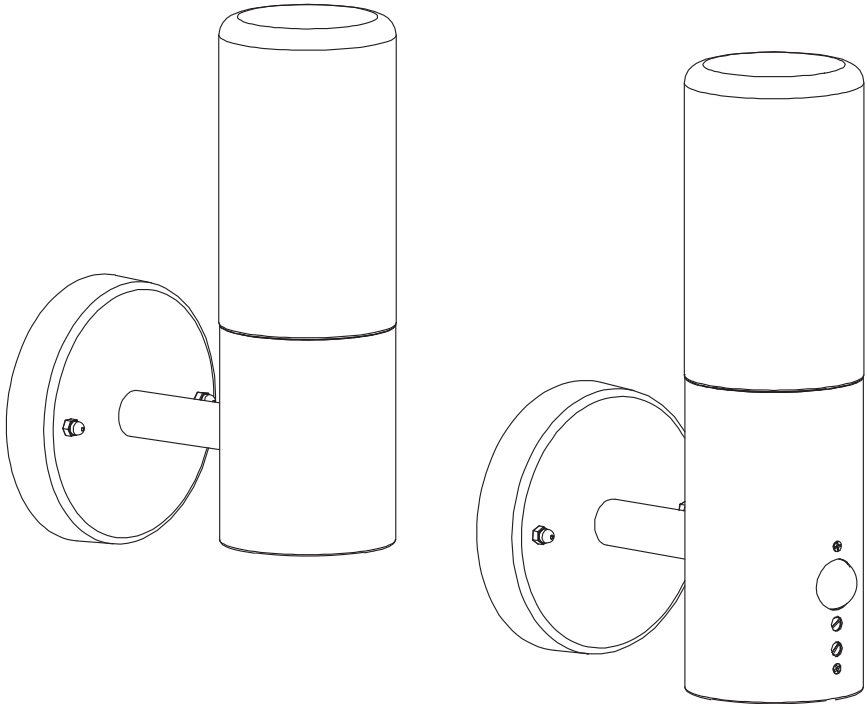

ENDURA® CLASSIC
FIGO CYLINDER WALL

Lamps not included

	EAN	W_{max.}	θ (°C)	V~	Hz
ENDURA CLASSIC FIGO CYL W E27 DG	4058075834842	20 (12 LED)	-20...+40	220-240	50/60
ENDURA CLASSIC FIGO CYL W SEN E27DG	4058075834866	20 (12 LED)	-20...+40	220-240	50/60