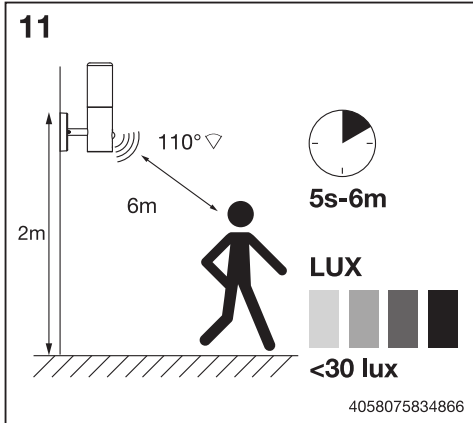

Cet appareil et
ses accessoires
se recyclent

C10449057
G11173538
31.08.2023

LEDVANCE GmbH
Steinerne Furt 62
86167 Augsburg, Germany
www.ledvance.com