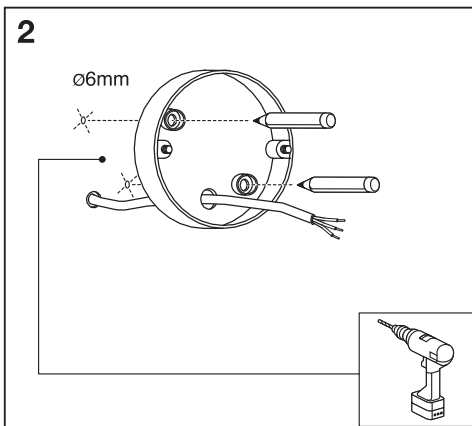

ENDURA® CLASSIC
FIGO CYLINDER WALL

Lamps not included

	EAN	W_{max.}	θ (°C)	V~	Hz
ENDURA CLASSIC FIGO CYL W E27 DG	4058075834842	20 (12 LED)	-20...+40	220-240	50/60
ENDURA CLASSIC FIGO CYL W SEN E27DG	4058075834866	20 (12 LED)	-20...+40	220-240	50/60