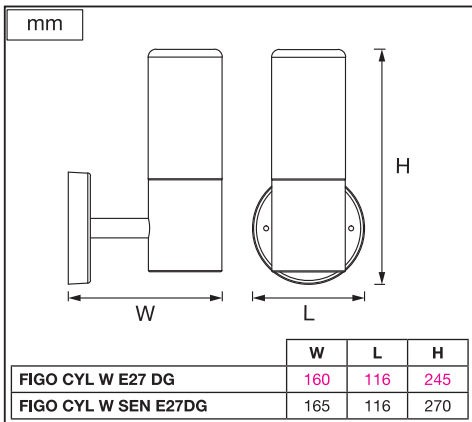

ENDURA® CLASSIC
FIGO CYLINDER WALL

Lamps not included

	EAN	W_{max.}	θ (°C)	V~	Hz
ENDURA CLASSIC FIGO CYL W E27 DG	4058075834842	20 (12 LED)	-20...+40	220-240	50/60
ENDURA CLASSIC FIGO CYL W SEN E27DG	4058075834866	20 (12 LED)	-20...+40	220-240	50/60