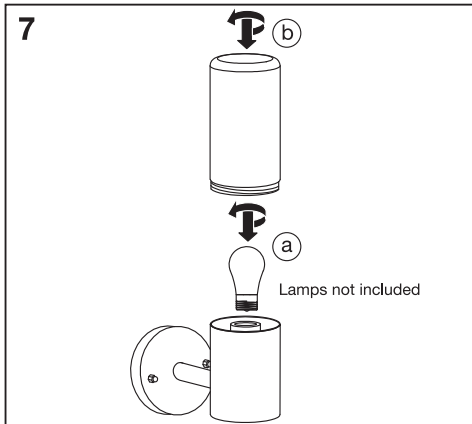

ENDURA® CLASSIC
FIGO CYLINDER WALL

Lamps not included

	EAN	W_{max.}	θ (°C)	V~	Hz
ENDURA CLASSIC FIGO CYL W E27 DG	4058075834842	20 (12 LED)	-20...+40	220-240	50/60
ENDURA CLASSIC FIGO CYL W SEN E27DG	4058075834866	20 (12 LED)	-20...+40	220-240	50/60