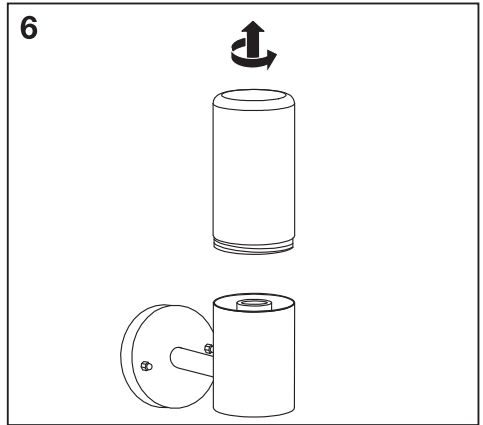

ENDURA® CLASSIC
FIGO CYLINDER WALL

Lamps not included

	EAN	W_{max.}	θ (°C)	V~	Hz
ENDURA CLASSIC FIGO CYL W E27 DG	4058075834842	20 (12 LED)	-20...+40	220-240	50/60
ENDURA CLASSIC FIGO CYL W SEN E27DG	4058075834866	20 (12 LED)	-20...+40	220-240	50/60