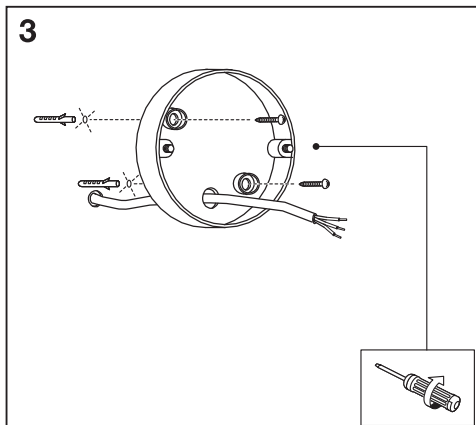

ENDURA® CLASSIC
FIGO CYLINDER WALL

Lamps not included

	EAN	W_{max.}	θ (°C)	V~	Hz
ENDURA CLASSIC FIGO CYL W E27 DG	4058075834842	20 (12 LED)	-20...+40	220-240	50/60
ENDURA CLASSIC FIGO CYL W SEN E27DG	4058075834866	20 (12 LED)	-20...+40	220-240	50/60