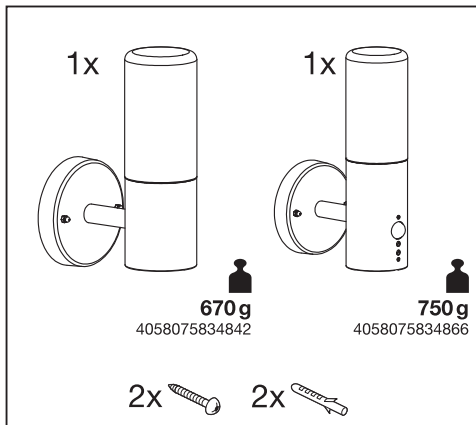

ENDURA® CLASSIC
FIGO CYLINDER WALL

Lamps not included

	EAN	W_{max.}	θ (°C)	V~	Hz
ENDURA CLASSIC FIGO CYL W E27 DG	4058075834842	20 (12 LED)	-20...+40	220-240	50/60
ENDURA CLASSIC FIGO CYL W SEN E27DG	4058075834866	20 (12 LED)	-20...+40	220-240	50/60